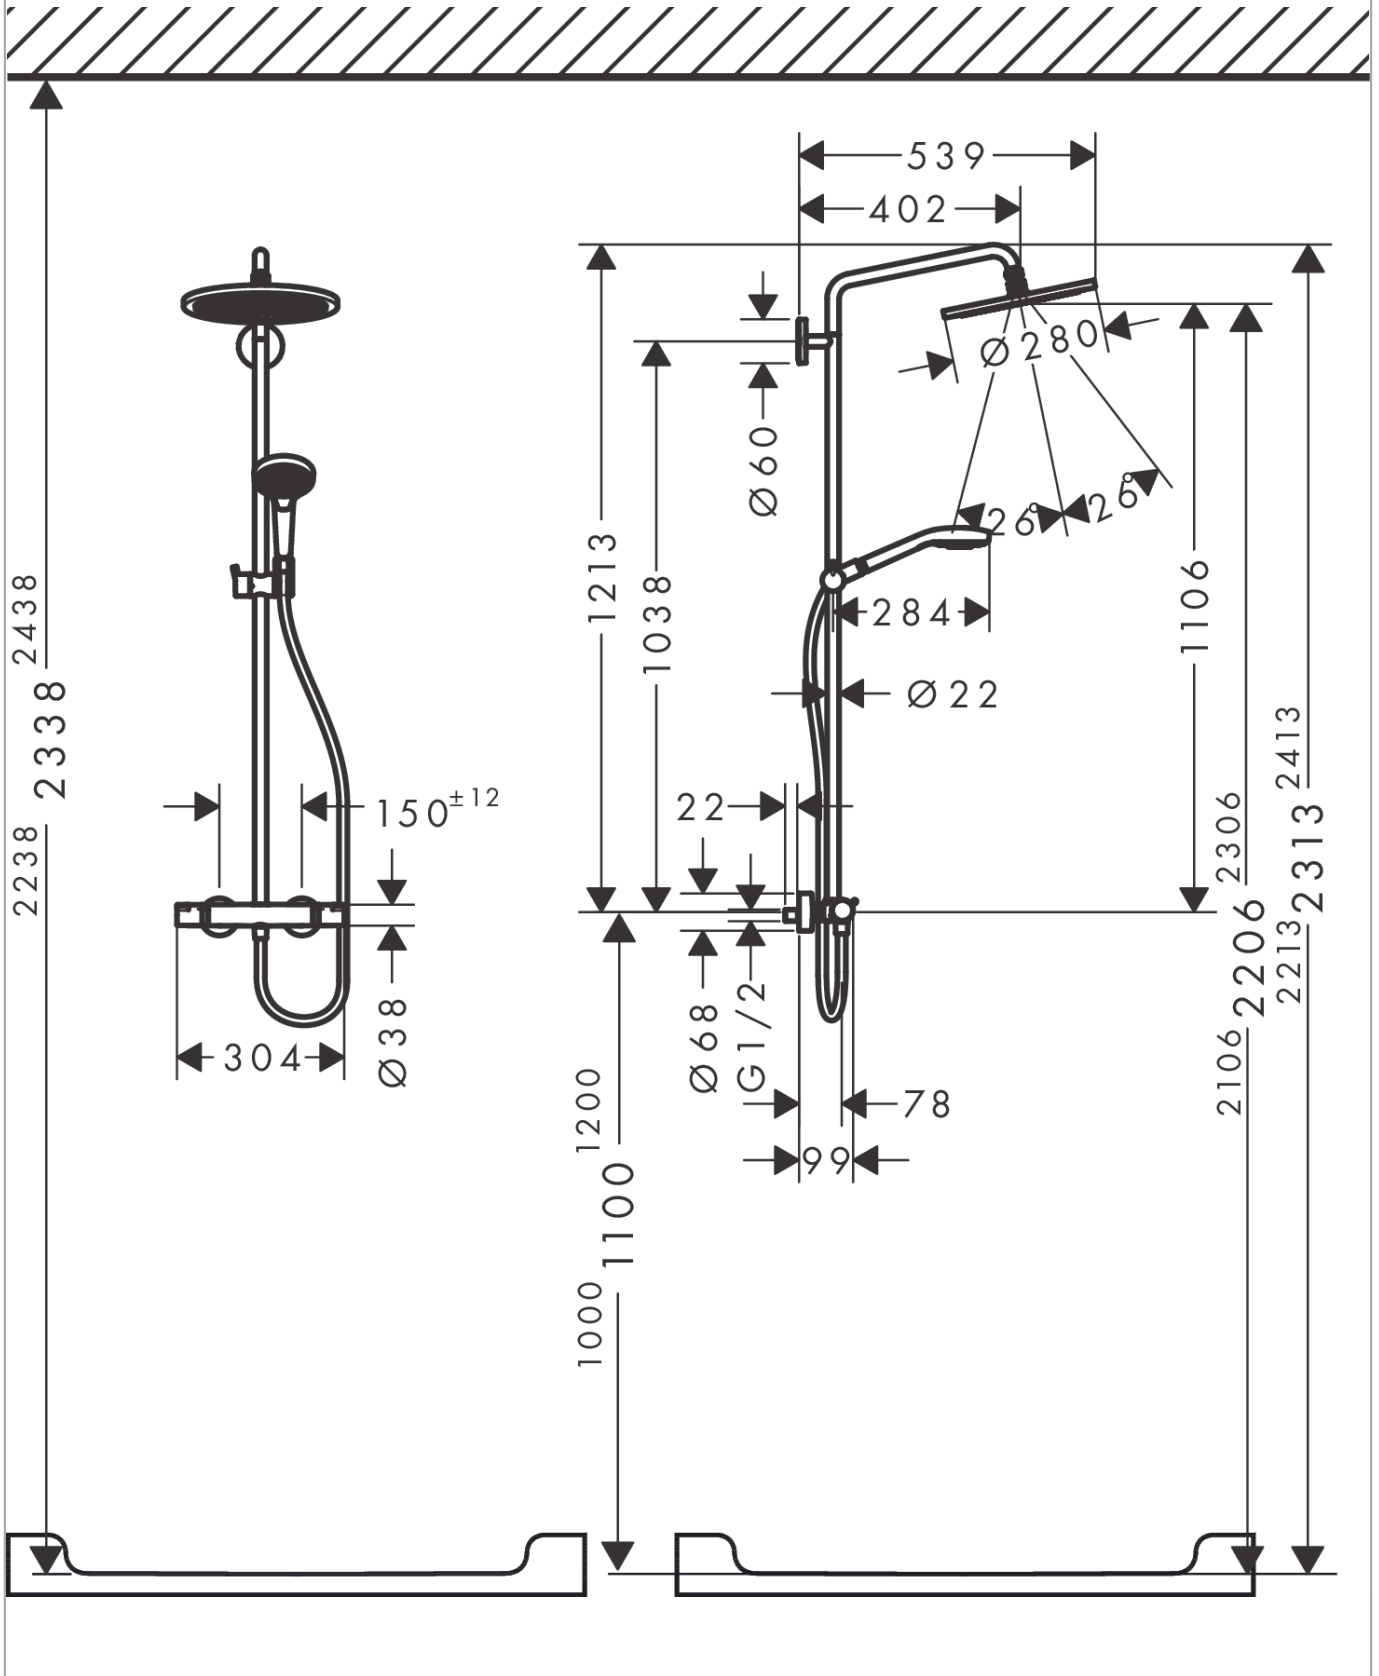

Croma Select S
Showerpipe 280 1jet with thermostat and hand shower Raindance Select S 120 3jet
Surfaces: **Brushed Bronze** Article Number: **26890140**

Installation examples