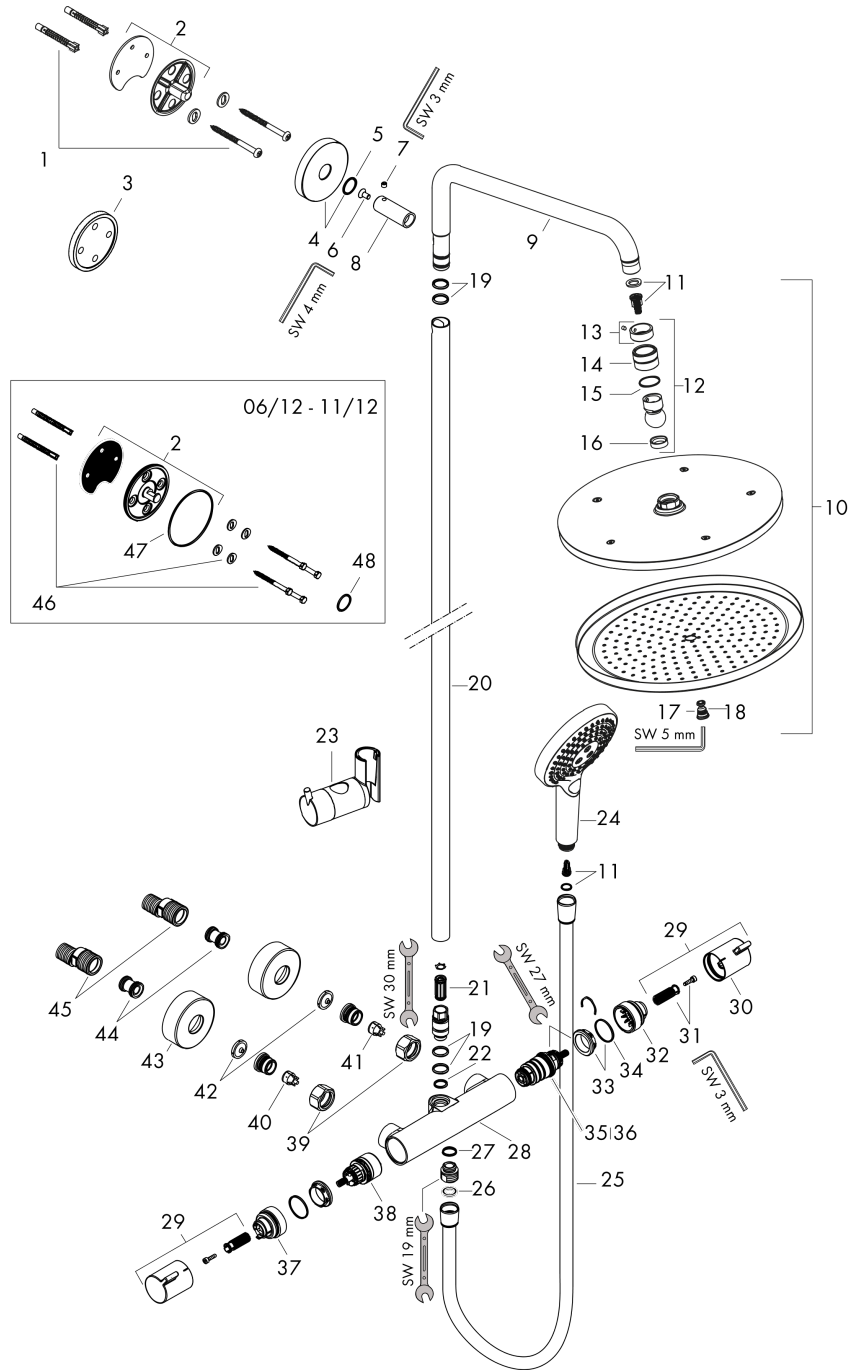

Croma Select S
Showerpipe 280 1jet with thermostat and hand shower Raindance Select S 120 3jet
Surfaces: **Brushed Bronze** Article Number: **26890140**

Exploded Drawing

Year of production: >06/20

Croma Select S

Showerpipe 280 1jet with thermostat and hand shower Raindance Select S 120 3jet

Surfaces: **Brushed Bronze** Article Number: **26890140**

Spare part list

Year of production: >06/20

Pos.	Description	Article Number	Price	PU
1	mounting set	96179000	-	1
2	wall flange	95688000	-	1
3	tile-matching-disk 7 mm	95239140	-	1
4	escutcheon Ø 60 mm	95692140	-	1
5	O-ring 20x2,5	92602000	-	1
6	screw	92137000	-	1
7	hollow set screw M6x5	98447000	-	1
8	sleeve	92166140	-	1
9	shower arm	95985140	-	1
10	head shower	26220140	-	1
11	filter insert	97708000	-	1
12	ball joint	98941140	-	1
13	lock washer	98942140	-	1
14	nut	97958140	-	1
15	lever collar	97536000	-	1
16	seal	97606000	-	1
17	air jet	95794140	-	1
18	O-ring 7x2	98419000	-	1
19	O-ring 15x2,5	98131000	-	1
20	pipe 1030 mm	95915140	-	1
21	noise reduction	95009000	-	1
22	O-ring 12x2,25	98382000	-	1
23	support, assy	97651140	-	1
24	handshower	26530140	-	1
25	shower hose Isiflex'B 1,60 m	28276140	-	1
26	seal	98058000	-	1
27	O-ring 14x2	98129000	-	1
28	Thermostat	92147140	-	1
29	handle	95836140	-	1
30	pushbutton	92848140	-	1
31	handle fixing set	95843000	-	1
32	safety set	95839000	-	1
33	nut	98913000	-	1
34	O-ring 26x1,5	98390000	-	1
35	thermostat cartridge	98282000	-	1
36	cartridge for exchanged connections	92373000	-	1
37	stop ring for flow control	95927000	-	1
38	shut off unit with selector	98283000	-	1
39	set of nuts	96157140	-	1
40	non return valve (pressure-resistant up to 2 MPa)	93136000	-	1
41	non return valve	96737000	-	1