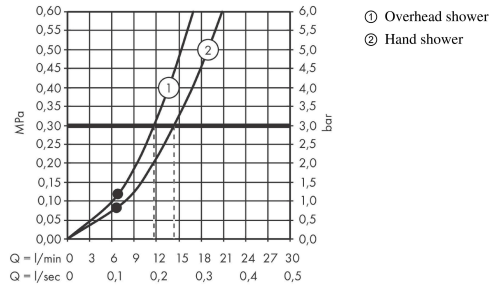

Croma Select S

Showerpipe 280 1jet with thermostat and hand shower Raindance Select S 120 3jet

Surfaces: **Brushed Bronze** Article Number: **26890140**

Description

product features

- consists of: overhead shower, hand shower, shower thermostat, shower hose, slider, shower bar
- overhead shower Croma 280
- shower head size overhead shower: 280 mm
- spray type overhead shower: RainAir
- ball-joint: overhead shower angle adjustable
- spray type hand shower: RainAir, Rain, Whirl
- maximum flow rate at 3 bar: 15 l/min
- flow rate RainAir spray (at 3 bar): 15 l/min
- flow rate Rain spray (at 3 bar): 11 l/min
- minimum flow pressure: 1 bar
- operating pressure: min. 1 bar/max. 10 bar
- pipe can be shortened in height
- shower bar diameter: 22 mm
- height-adjustable hand shower holder
- shower arm length overhead shower: 400 mm
- swivel shower arm
- thermostat Ecostat Comfort
- safety lock at 40°C
- adjustable hot water limitation
- outlets controlled via turning handle
- suitable for continuous flow water heaters
- mounting type: exposed installation
- connection dimension DN15
- connection thread G 1/2
- centre distance 150 ± 12 mm

Technology

Design awards

Product image

Scale drawing

Croma Select S

Showerpipe 280 1jet with thermostat and hand shower Raindance Select S 120 3jet

Surfaces: **Brushed Bronze** Article Number: **26890140**

Flowchart