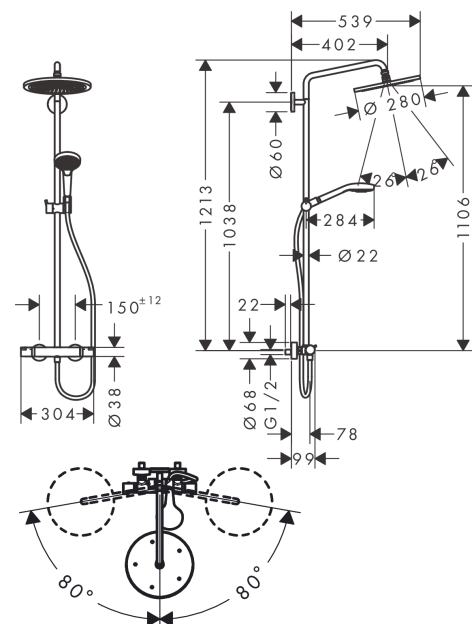

Scale drawing